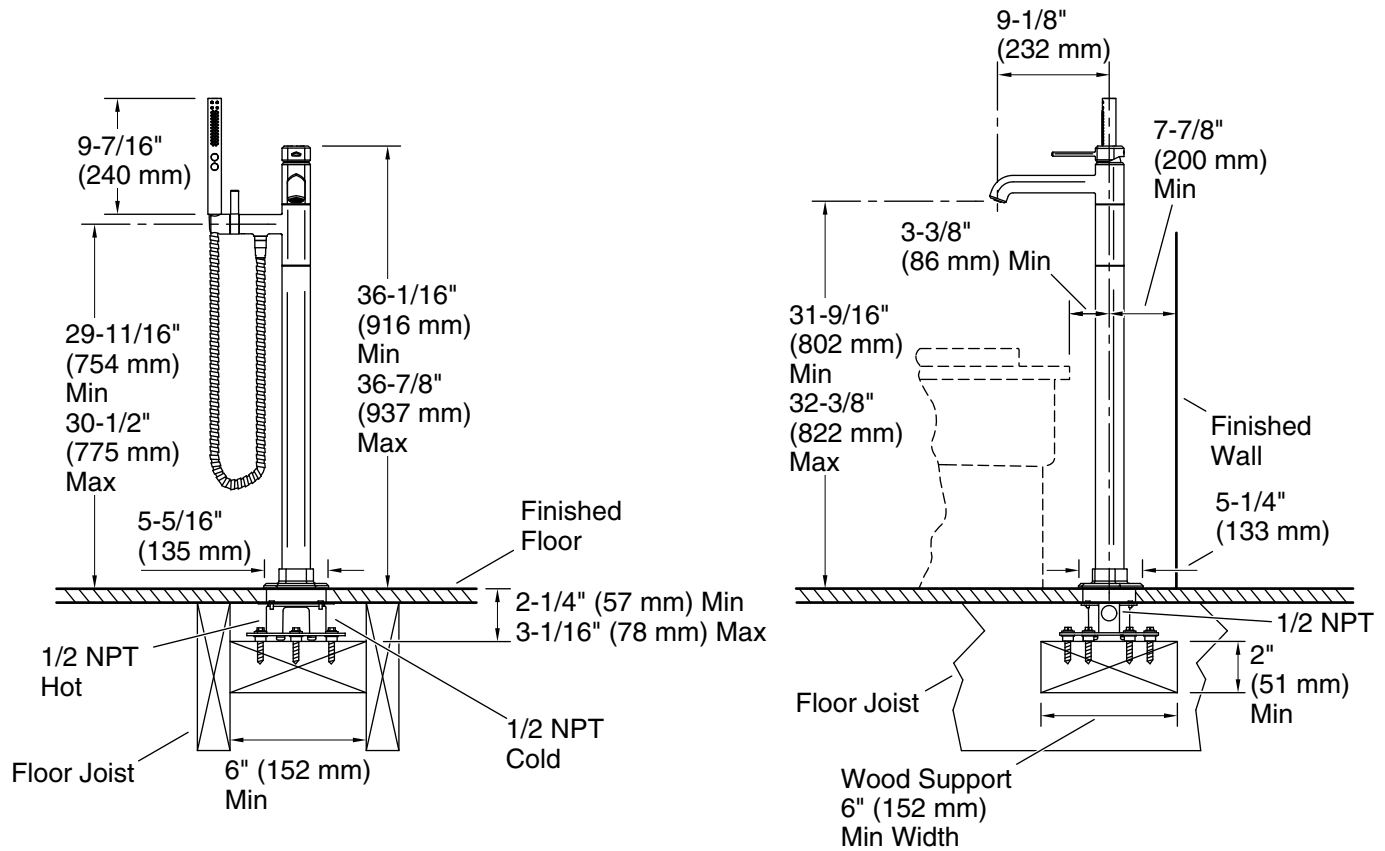

### Features

- A single handle controls both on/off activation and temperature setting
- 9-1/8" (232 mm) high-arc spout
- 8.0 gpm (30.3 lpm) maximum bath faucet flow rate at 45 psi (3.1 bar)
- Includes Shift+™ Round 1.75 gpm handshower and 60" hose
- 1.75 gpm (6.6 lpm) maximum handshower flow rate at 80 psi (5.5 bar)
- KOHLER ceramic disc valves exceed industry longevity standards for a lifetime of durable performance
- Part of the Occasion bathroom faucet and accessory collection

### Technical Information

All product dimensions are nominal.